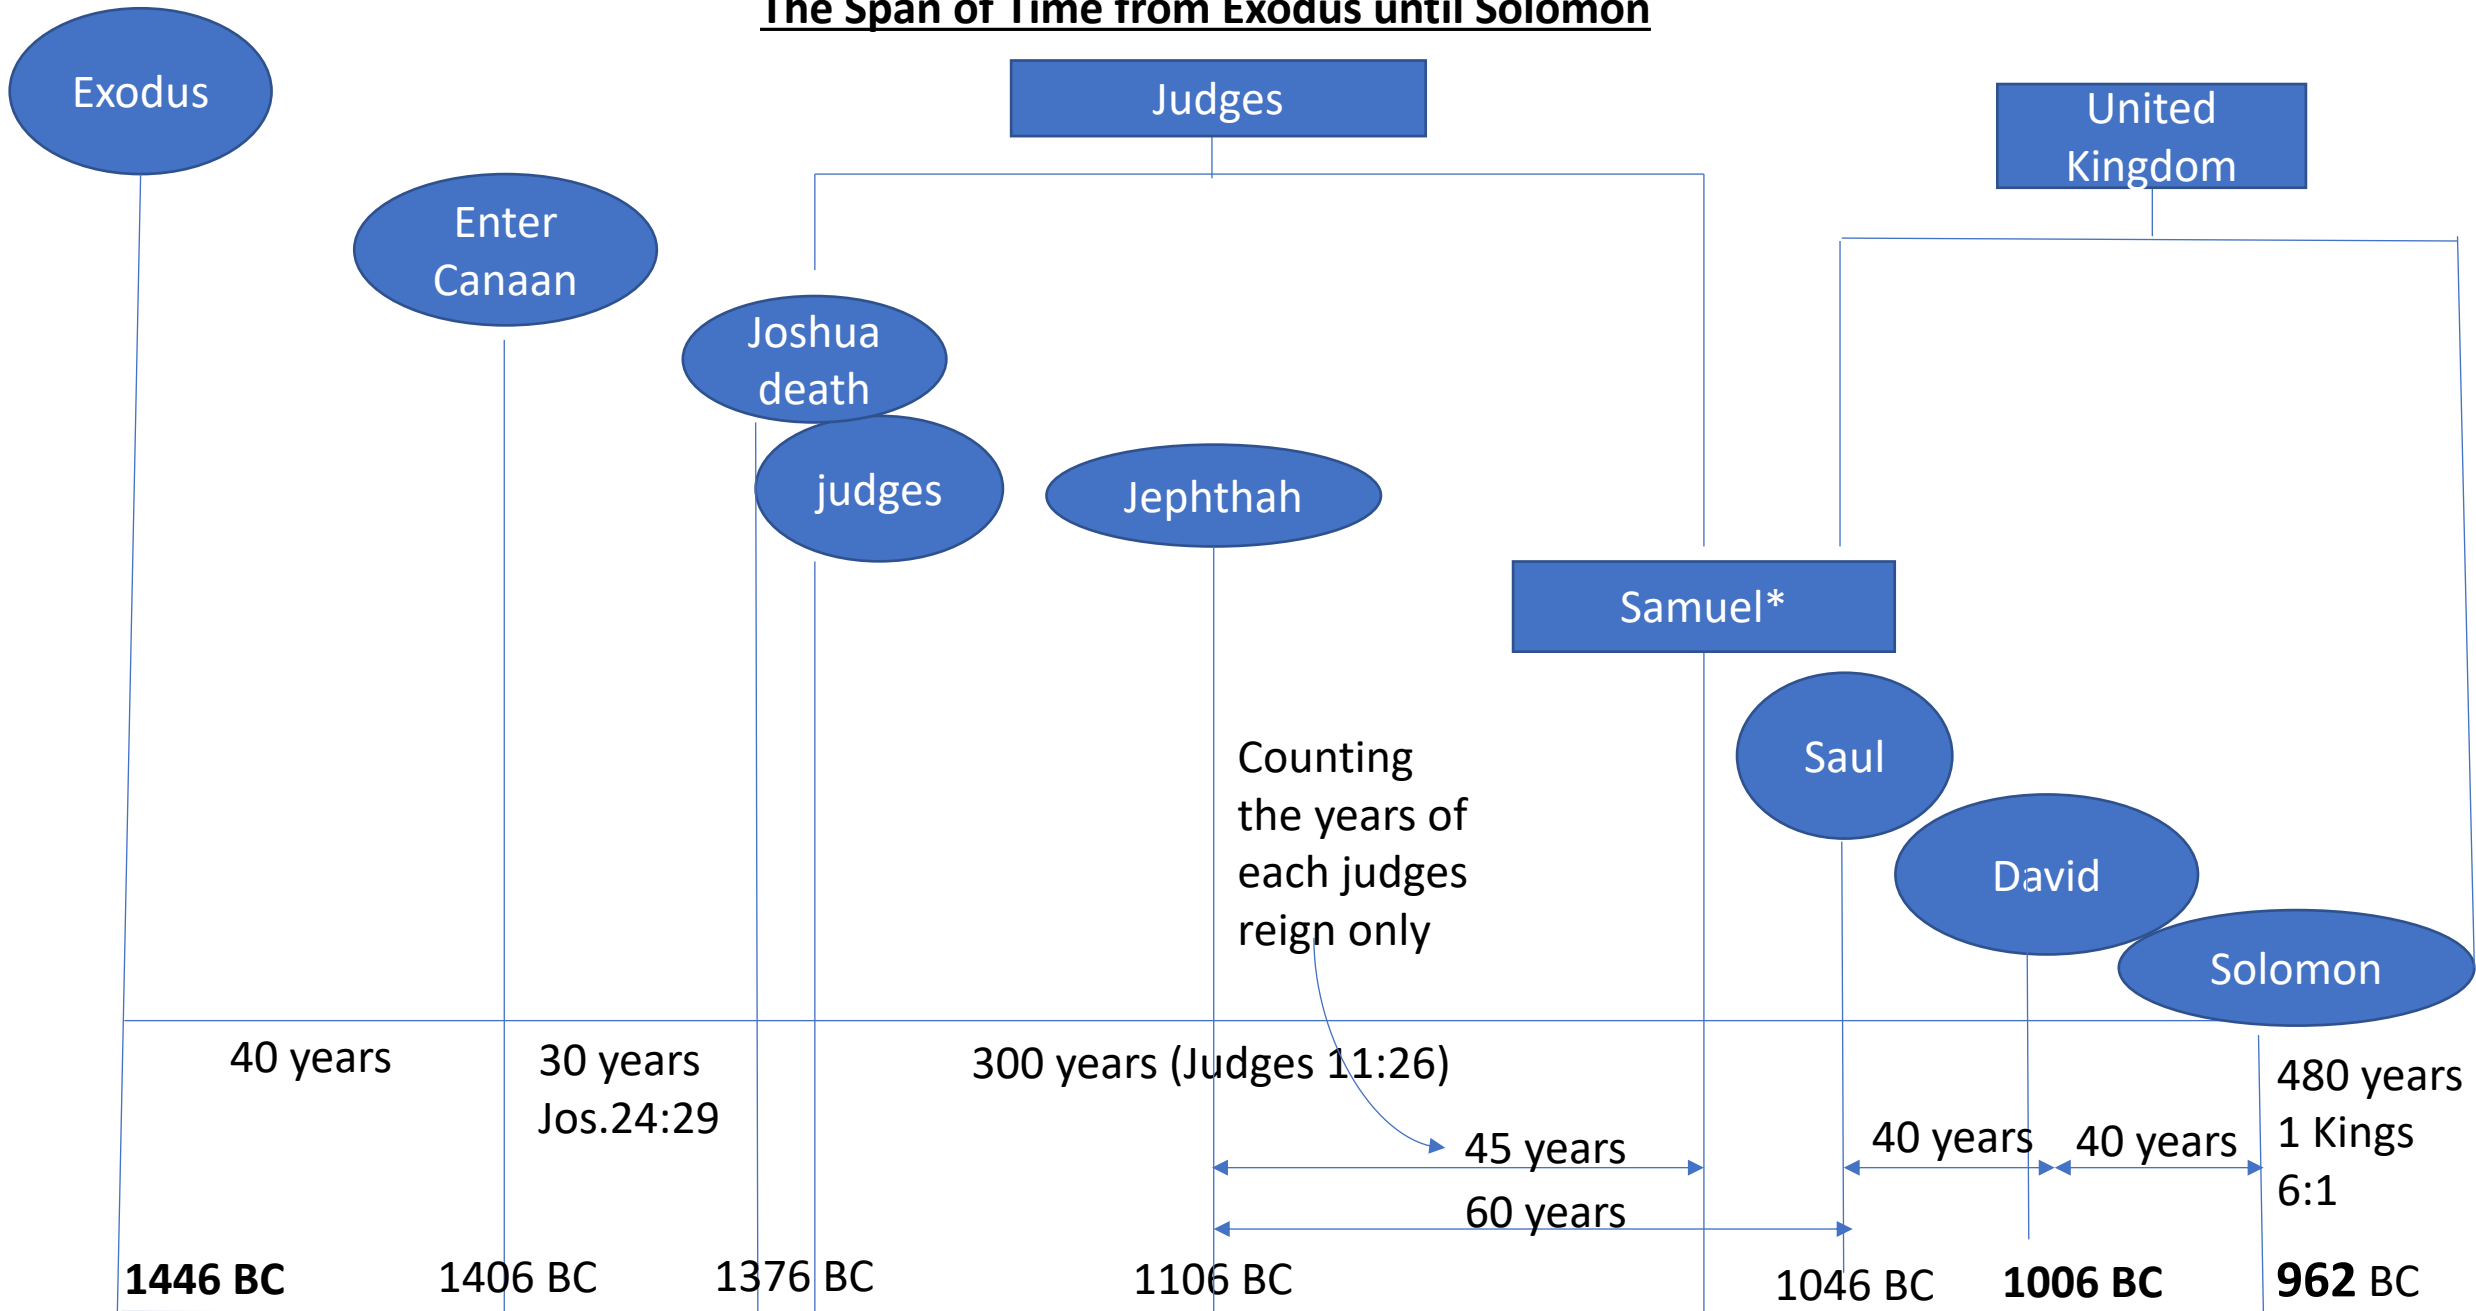

The Span of Time from Exodus until Solomon

*996 BC or 956 BC- 450 years (Acts 13:20) [Josephus, Antiquities, 8.3.1]

The Call of Abraham- A New Beginning